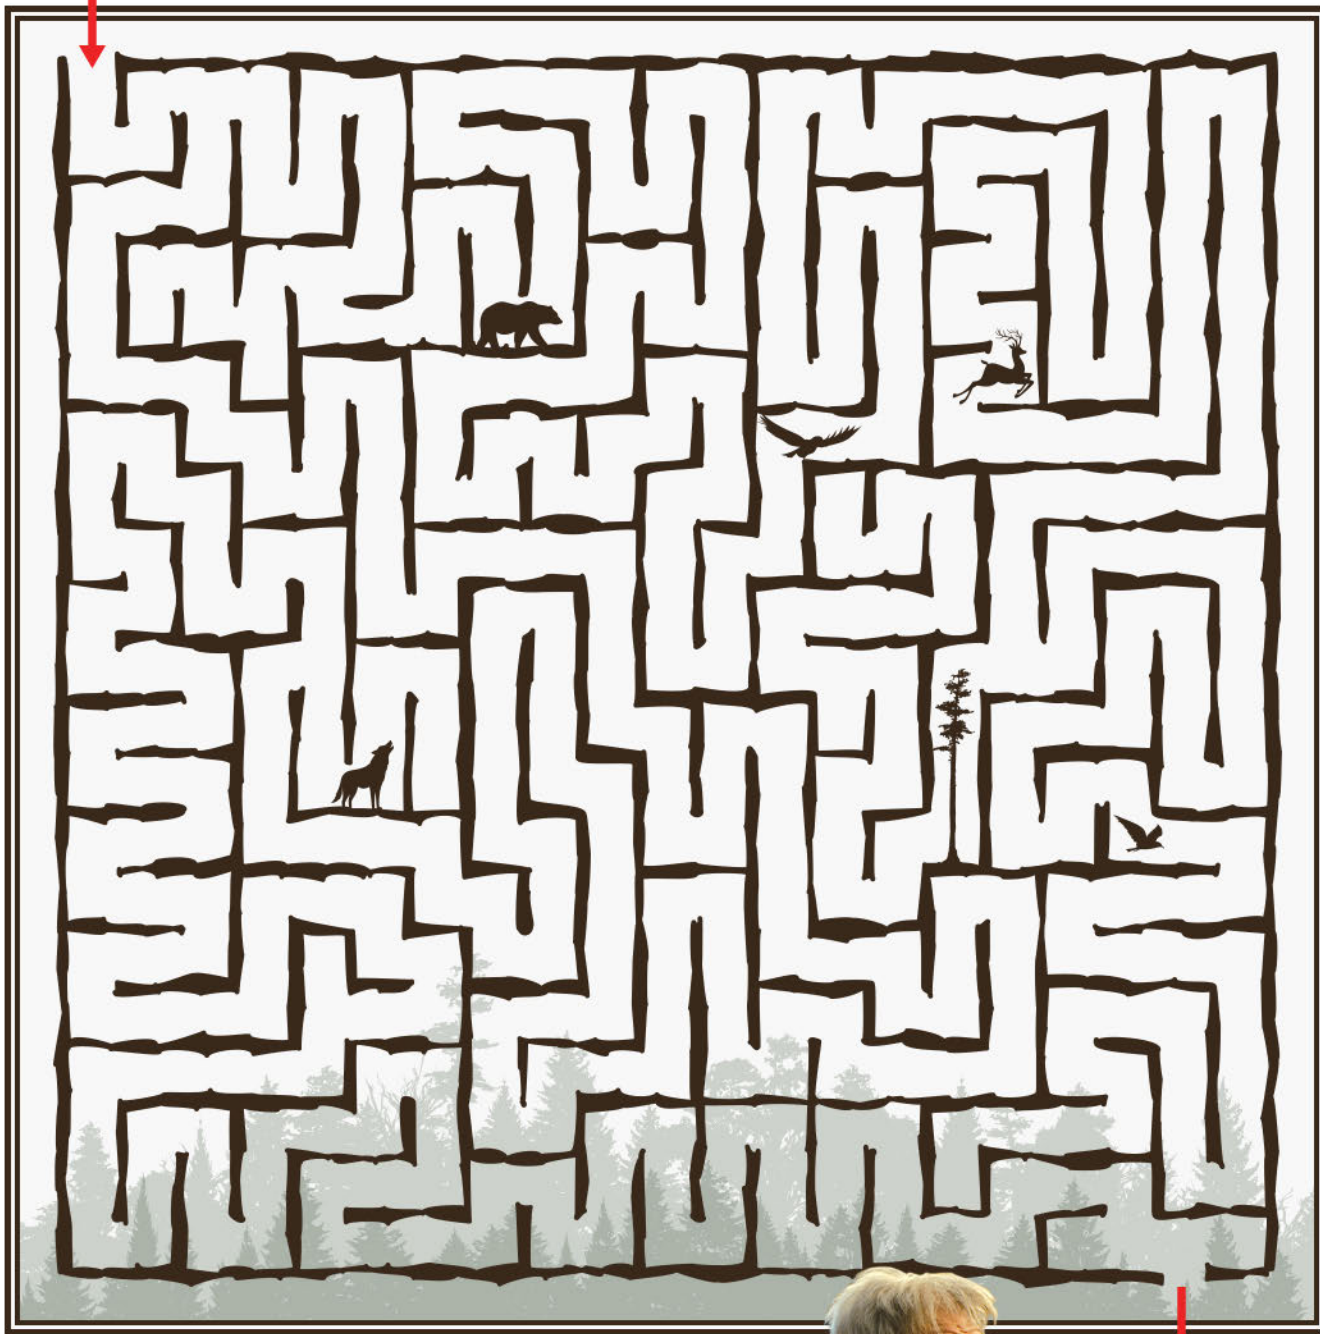

REACH THE CABIN

Help Buck find his way back to John Thornton's cabin.

START